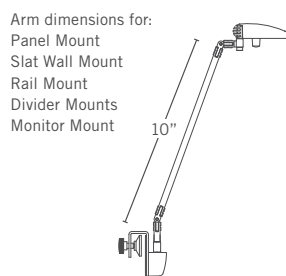

Dimensions

TINO

Features

- Asymmetrical illumination projects light up to 1' forward from fixture head
- Available in 34 colors and multiple mounting options
- Continuous dimming from 100%–15% with last state memory
- Occupancy sensor that turns the fixture off after 30 minutes of inactivity and back on as the user re-enters the workspace