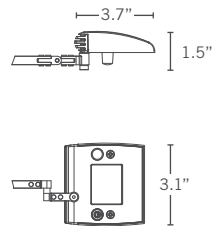

Dimensions