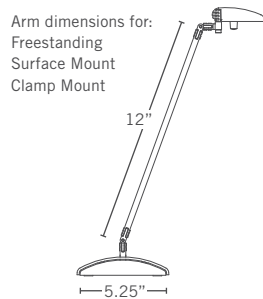

TINO

*Tino redefines the way light brightens your workspace. With several mounting options available, including attaching to a monitor, it frees up your desktop area. Although small, Tino is powerful—projecting up to 100 footcandles-worth of illumination, a full foot forward from its base—or lack thereof. **Proudly designed and manufactured in Grand Haven, Michigan.***

Dimensions

TINO

Features

- Asymmetrical illumination projects light up to 1' forward from fixture head
- Available in 34 colors and multiple mounting options
- Continuous dimming from 100%–15% with last state memory
- Occupancy sensor that turns the fixture off after 30 minutes of inactivity and back on as the user re-enters the workspace

Mounting Options

Freestanding Base
Allows the fixture to stand in weighted base on top of a flat surface. Weighs 4.4 lbs.

Monitor Mount
fits most 15"-17" monitors with standard VESA mounting patterns (100mm x 100mm and 75mm x 75mm).