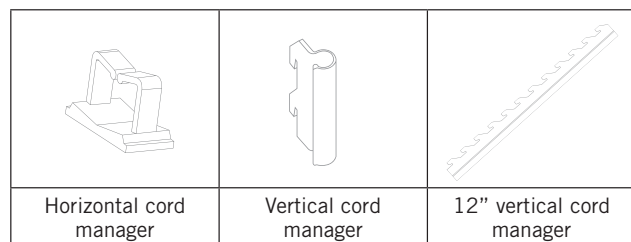

TAZETTA LED Under Shelf Light

PHOTOMETRIC DATA

Footcandle outputs for the 3500K tube, measured at 18" from the work surface.

Standard output 24" Fixture

	18"	12"	6"	CL	6"	12"	18"
12"	11	16	23	27	25	19	12
6"	17	31	45	53	50	37	22
CL	25	45	69	83	78	57	34
6"	29	54	83	101	96	71	40
12"	43	46	66	82	76	56	32

High output 24" Fixture

	18"	12"	6"	CL	6"	12"	18"
12"	11	18	24	29	27	21	14
6"	19	33	48	57	54	40	25
CL	28	51	77	92	86	64	38
6"	33	63	96	117	111	81	46
12"	27	50	74	90	84	60	35

Standard output 36" Fixture

	18"	12"	6"	CL	6"	12"	18"
12"	13	18	23	26	25	21	16
6"	24	36	46	52	51	43	30
CL	37	59	78	87	83	67	48
6"	45	72	97	109	105	86	59
12"	37	58	75	84	82	68	47

High output 36" Fixture

	18"	12"	6"	CL	6"	12"	18"
12"	15	22	26	29	28	24	18
6"	29	43	55	60	57	47	34
CL	47	74	97	106	100	81	56
6"	57	94	123	137	129	104	70
12"	45	72	93	103	98	79	54

Standard output 48" Fixture

	18"	12"	6"	CL	6"	12"	18"
12"	14	18	20	22	22	20	17
6"	26	36	41	43	43	39	35
CL	43	60	71	76	74	67	55
6"	54	77	91	97	95	87	70
12"	40	57	68	73	71	65	52

High output 48" Fixture

	18"	12"	6"	CL	6"	12"	18"
12"	30	41	48	51	50	47	38
6"	60	84	99	106	103	95	75
CL	98	140	168	180	175	158	125
6"	116	169	202	215	211	191	153
12"	84	120	144	154	150	136	109

ACCESSORIES

SUSTAINABILITY NOTES

- Made with fully-recyclable steel and plastic. Please contact your local county or municipality to determine your local recycling options.
- High efficiency lens
- Lower power consumption
- Mercury-free
- Potential LEED points. For more LEED information please visit <https://new.usgbc.org/leed-v41>