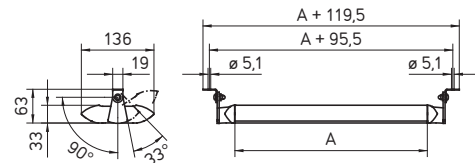

### SPECIFICATIONS:

Voltage	100-240V, 50/60Hz
Lamping	LED
Controls	touch panel w/ switch on head
Color Temperature	4000K or 5000K
Color Rendering Index (CRI)	Satine >90; Prismatic >80
Luminaire Head Material	anodized aluminum
Arm Material	aluminum
Lens Material	polycarbonate
Head Dimension	8.6", 15.7" or 22.7"
Arm Reach	40" reach (arm version)
Power Consumption	14W, 24W or 34W
Protection Rating	IP20
Certification	ETL/cETL approved; CE marked
Cord/Plug	10' power cord w/ plug
Various mounting options and accessories available	

## DIMENSIONAL DATA

Measurements in millimeters