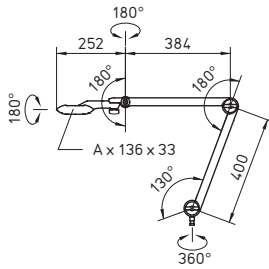

### SPECIFICATIONS:

Voltage	100-240V, 50/60Hz
Lamping	LED
Controls	touch panel w/ switch on head
Color Temperature	4000K or 5000K
Color Rendering Index (CRI)	Satine >90; Prismatic >80
Luminaire Head Material	anodized aluminum
Arm Material	aluminum
Lens Material	polycarbonate
Head Dimension	8.6", 15.7" or 22.7"
Arm Reach	40" reach (arm version)
Power Consumption	14W, 24W or 34W
Protection Rating	IP20
Certification	ETL/cETL approved; CE marked
Cord/Plug	10' power cord w/ plug
Various mounting options and accessories available	

## DIMENSIONAL DATA

Measurements in millimeters

Mounting Options	Item	Dimensions	Part #
	Table clamp w/ pin mount (included)	0 x 3.5" span	191 025 069 40
	Wall bracket	3" x 3"	226 108 019 - 006 107 54
	1/2" Pin mount adapter	1.77" length	US0 209 022
	1/2" Pin mount adapter	3.75" length	US0 209 012