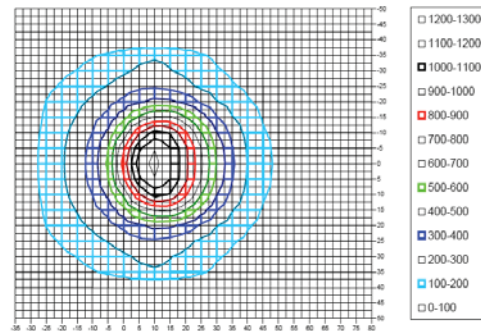

Ninety

CODES

16738MB	Ninety with Table/Desk Base, Long Arm, Metallic Black (MB)
16738WT	Ninety with Table/Desk Base, Long Arm, White (WT)
16738GY	Ninety with Table/Desk Base, Long Arm, Grey (GY)
16748MB	Ninety with Table/Desk Base, Short Arm, Metallic Black (MB)
16748WT	Ninety with Table/Desk Base, Short Arm, White (WT)
16748GY	Ninety with Table/Desk Base, Short Arm, Grey (GY)
16746MB	Ninety with Edge Clamp, Long Arm, Metallic Black (MB)
16746WT	Ninety with Edge Clamp, Long Arm, White (WT)
16746GY	Ninety with Edge Clamp, Long Arm, Grey (GY)
16747MB	Ninety with Edge Clamp, Short Arm, Metallic Black (MB)
16747WT	Ninety with Edge Clamp, Short Arm, White (WT)
16747GY	Ninety with Edge Clamp, Short Arm, Grey (GY)
16739MB	Ninety with Panel Mount, Metallic Black (MB)
16739WT	Ninety with Panel Mount, White (WT)
16739GY	Ninety with Panel Mount, Grey (GY)