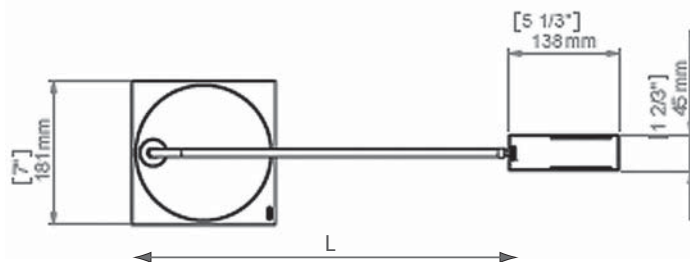

- Lamp: 4 x 1.4 W Dimmable LEDs
- Energy Consumption: 7.8 W
- Luminance: 100 footcandles at 16 in. (1000 lux at 400mm)
- Color Temperature: 3000°K - 3250°K
- CRI: 90
- AC/DC Converter: Electronic plug-in transformer
- Power Cord: 4.5' long
- Arm Length: Short Arm: 351mm (13.82 in.) H x 780mm (30.71 in.) L
Long Arm: 407mm (16.02 in.) H x 900mm (35.43 in.) L
Table/Desk Base and Edge Clamp models only
Panel Mount: 110mm (4.33 in.) H x 500mm (19.69 in.) L
- Mounting: Table/Desk Base, Edge Clamp and Panel Mount