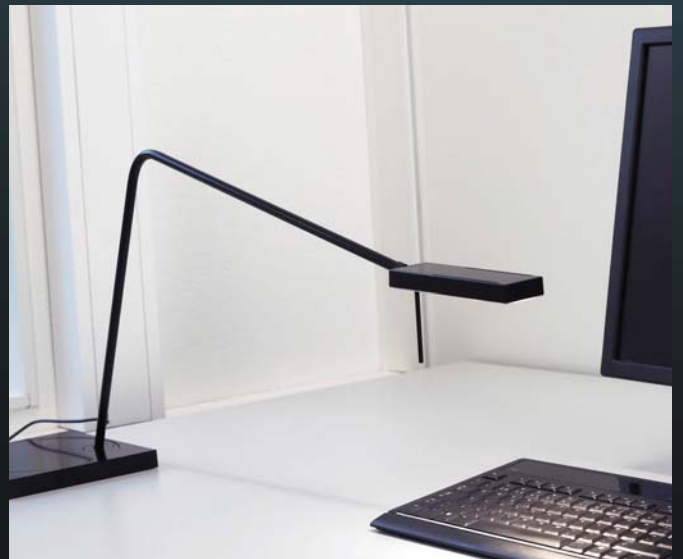

Ninety

The world's most energy-efficient LED task light. Four high-power LEDs illuminate the task area as the asymmetric light distribution ensures optimal ergonomic lighting.

TECHNICAL INFORMATION

Designer: Shawn K. Littrell

The world's most energy-efficient LED task light. Four high-power LEDs illuminate the task area as the asymmetric light distribution ensures optimal ergonomic lighting. A spring-balanced arm, rotating base and sleek head give the Ninety excellent range of motion.

- Lamp: 4 x 1.4 W Dimmable LEDs
- Energy Consumption: 7.8 W
- Luminance: 100 footcandles at 16 in. (1000 lux at 400mm)
- Color Temperature: 3000°K - 3250°K
- CRI: 90
- AC/DC Converter: Electronic plug-in transformer
- Power Cord: 4.5' long
- Arm Length: Short Arm: 351mm (13.82 in.) H x 780mm (30.71 in.) L
Long Arm: 407mm (16.02 in.) H x 900mm (35.43 in.) L
Table/Desk Base and Edge Clamp models only
Panel Mount: 110mm (4.33 in.) H x 500mm (19.69 in.) L
- Mounting: Table/Desk Base, Edge Clamp and Panel Mount

COLORS

- Metallic Black
- White
- Grey