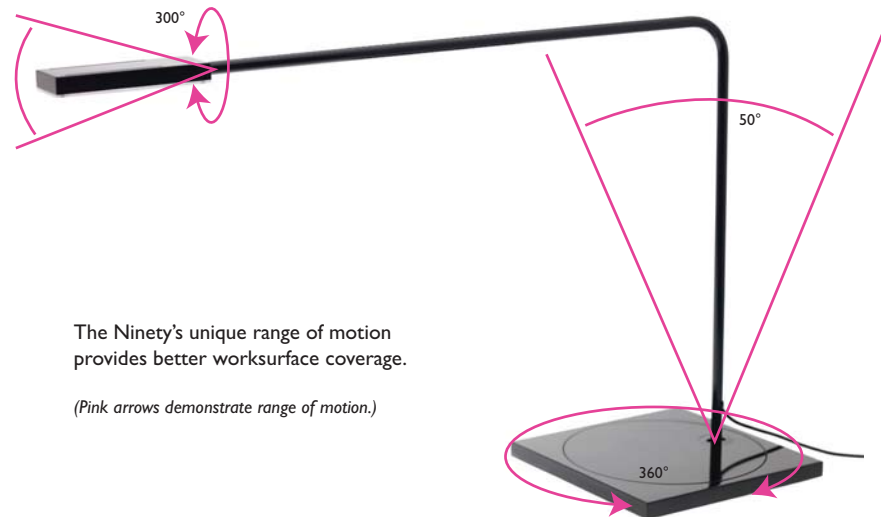

Ninety

The world's most energy-efficient LED task light. Four high-power LEDs illuminate the task area as the asymmetric light distribution ensures optimal ergonomic lighting.

TECHNICAL INFORMATION

Designer: Shawn K. Littrell

The world's most energy-efficient LED task light. Four high-power LEDs illuminate the task area as the asymmetric light distribution ensures optimal ergonomic lighting. A spring-balanced arm, rotating base and sleek head give the Ninety excellent range of motion.

- Lamp: 4 x 1.4 W Dimmable LEDs
- Energy Consumption: 7.8 W
- Luminance: 100 footcandles at 16 in. (1000 lux at 400mm)
- Color Temperature: 3000°K - 3250°K
- CRI: 90
- AC/DC Converter: Electronic plug-in transformer
- Power Cord: 4.5' long
- Arm Length: Short Arm: 351mm (13.82 in.) H x 780mm (30.71 in.) L
Long Arm: 407mm (16.02 in.) H x 900mm (35.43 in.) L
Table/Desk Base and Edge Clamp models only
Panel Mount: 110mm (4.33 in.) H x 500mm (19.69 in.) L
- Mounting: Table/Desk Base, Edge Clamp and Panel Mount